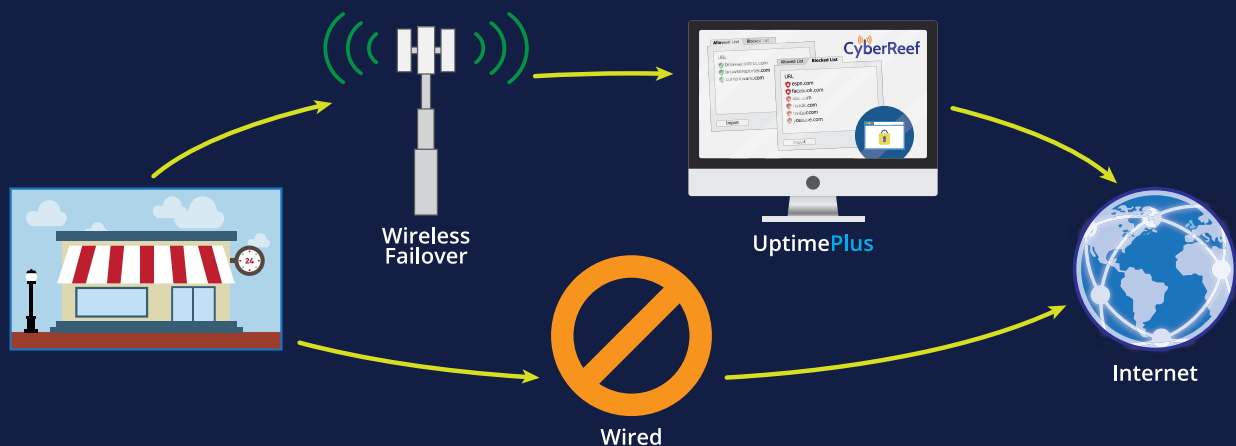

- UNLIMITED failover to LTE
- No Overages
- UptimePlus: $19.99 per month *
- UptimePlus with Cradlepoint ARC CBA850LP6 (LTE-A compatible) Hardware: $49.99/month **

* One-time activation fee per SIM $25

** One-time activation fee and hardware setup fee per line/device $50

Internet connectivity is the backbone of businesses today. Being offline for even 5 minutes is expensive, let alone an hour, a day, or longer!

Most IT professionals agree that failover to LTE is the most reliable and robust internet business continuity solution, but because monthly costs are unpredictable and surprise overages could happen at any time, it has simply been too risky, until now.

UptimePlus by CyberReef is the first ever UNLIMITED wireless failover solution. UptimePlus is unlimited wireless failover at a low, set monthly fee with no overages. With UptimePlus you get the most reliable business continuity solution without the risks of unpredictable monthly fees or the possibility of unanticipated overages.

Take the guesswork out of wireless failover with UptimePlus by CyberReef. No risks, no worries, no bill-shock!